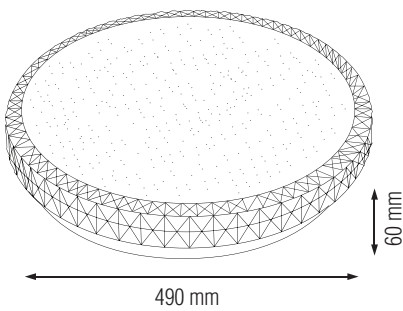

LED DECORATIVE CEILING LAMP

Product&Family Code: 027 003 0048

GHOST-48

WHITE

BLUE

PINK

Technical Drawing

Technical Data	
Voltage (V)	185-265V
Product Wattage (W)	48
Equivalence with incandescent lamp	384
Colour Render Index (Ra)	>80
Colour Temperature (K)	6400K
Materials	Metal + Plastic
Protection Class	II
Dimmable	No
EEI	A to A ⁺⁺
Warm-up time up to 60 % of the full light output	Instant Full Light
Luminous Flux (lm)	3330
Luminous Efficacy (lm/W)	70
Rated Life (hrs) Ⓢ	30.000
IP Rating	20
Power Factor	>0.9
Beam Angle	120°
Starting Time	<0.2s
Number of ON-OFF cycling	x15.000